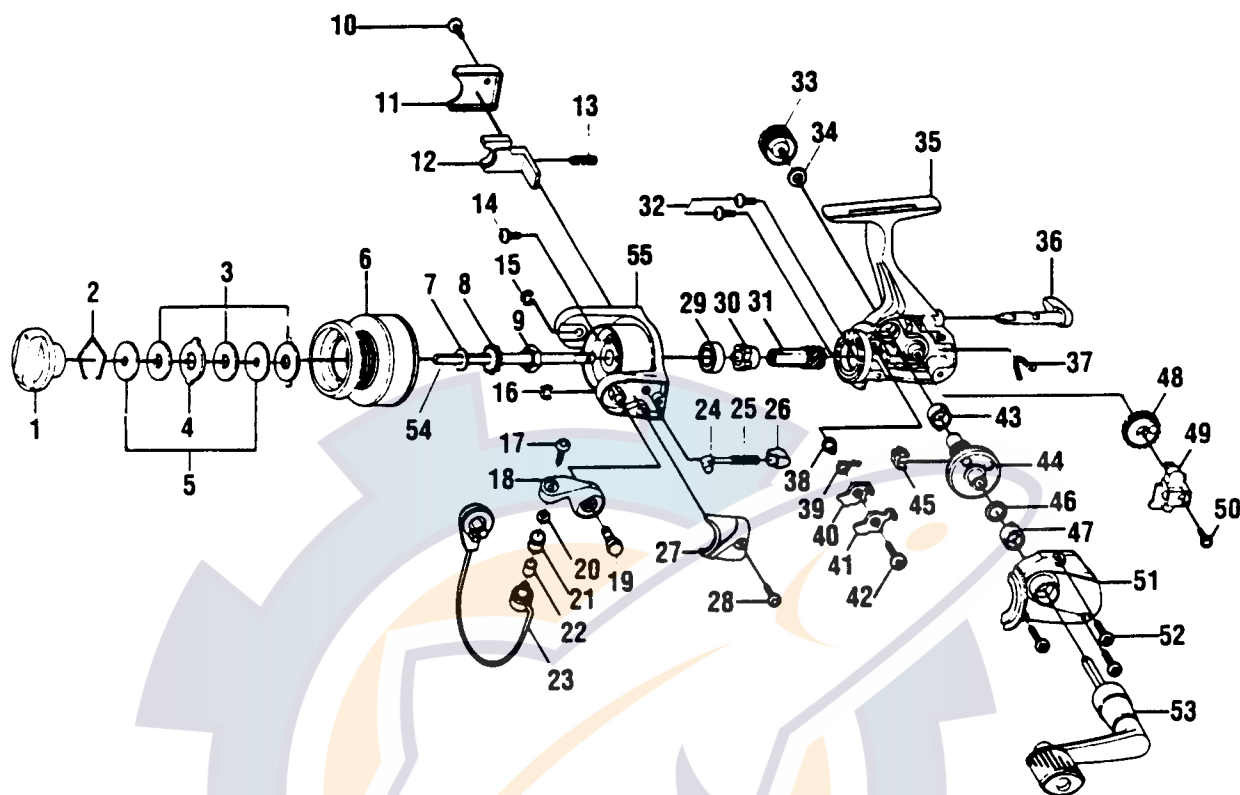

QUANTUM CS1

Key No.	Part No.	Description	Price	Key No.	Part No.	Description	Price
1	GU332-3	Drag Knob Assy	2.71	29	AQ028	Ball Bearing	6.90
2	GU038	Drag Retainer	.84	30	GU060	Ratchet Gear	2.71
3	GU105-5	Spool Washer "B"	.79	31	GU011	Pinion Gear	3.40
4	GU081	Spool Washer "A"	.79	32	GU077	Bearing Screw	.69
5	GU080	Spool Washer "D"	.79	33	GU073-4	Handle Screw Cap	1.24
6	GU321-5	Spool Assy	8.60	34	GU103	Handle Cap Washer	.64
7	GU105-6	Spool Washer	.54	35	GU001-7	Body	7.75
8	AQ037	Spool Click Gear	1.28	36	GU090	Stopper Lever	1.80
9	GU006	Rotor Nut	1.06	37	GU089	Stopper Lever Spring	.96
10	GU077-2	Kick Lever Cover Screw	.74	38	GU091	Stopper Bushing	.96
11	GU046-2	Kick Lever Cover	.67	39	GU061	Stopper Spring	.91
12	GU019	Kick Lever	1.06	40	GU063	Stopper "A"	.96
13	KQ049	Kick Lever Spring	.44	41	GU074	Stopper "B"	.96
14	GU077-4	Rotor Nut Lock Screw	.74	42	GU077-5	Stopper Screw	.74
15	KQ034	"E"-Clip	.15	43	GU027	Body Bushing	.91
16	KQ034	"E"-Clip	.15	44	GU012	Drive Gear	2.49
17	KQ108	Ball Screw	.74	45	GU086	Silent Cam	.91
18	LU007-3	Arm Lever	.96	46	GU105-8	Driver Gear Adj. Washer	.47
19	GU051-2	Arm Lever Pin	1.60	47	GU027	Body Cover Bushing	.91
20	GU105-7	Line Roller Washer	.54	48	GU053	Oscillation Gear	1.11
21	MT004	Line Roller	1.90	49	GU025	Oscillation Slider	.96
22	MT016-2	Line Roller Bushing	.96	50	GU100	Main Shaft Screw	.54
23	GU347-9	Ball Assy	4.90	51	GU023-7	Body Cover	4.25
24	KQ031	Spring Shaft	.56	52	GU057	Body Cover Screw	.79
25	KQ049-3	Arm Lever Spring	.54	53	GU318-12	Handle Assy	7.25
26	QL020	Spring Holder	.58	54	GU015	Main Shaft	2.66
27	LU087-2	Arm Lever Spring Cover	.74	55	GU009-5	Rotor	6.00
28	GU077-2	Arm Lever Spring Cover Screw	.94				

Prices subject to change without notice. Prices do not include postage and handling.

PLEASE ORDER BY PART NUMBER

Rev. 6/95

Zebco Division Brunswick Corporation, Box 270, Tulsa, OK 74101 USA 918-836-5581

BRUNSWICK